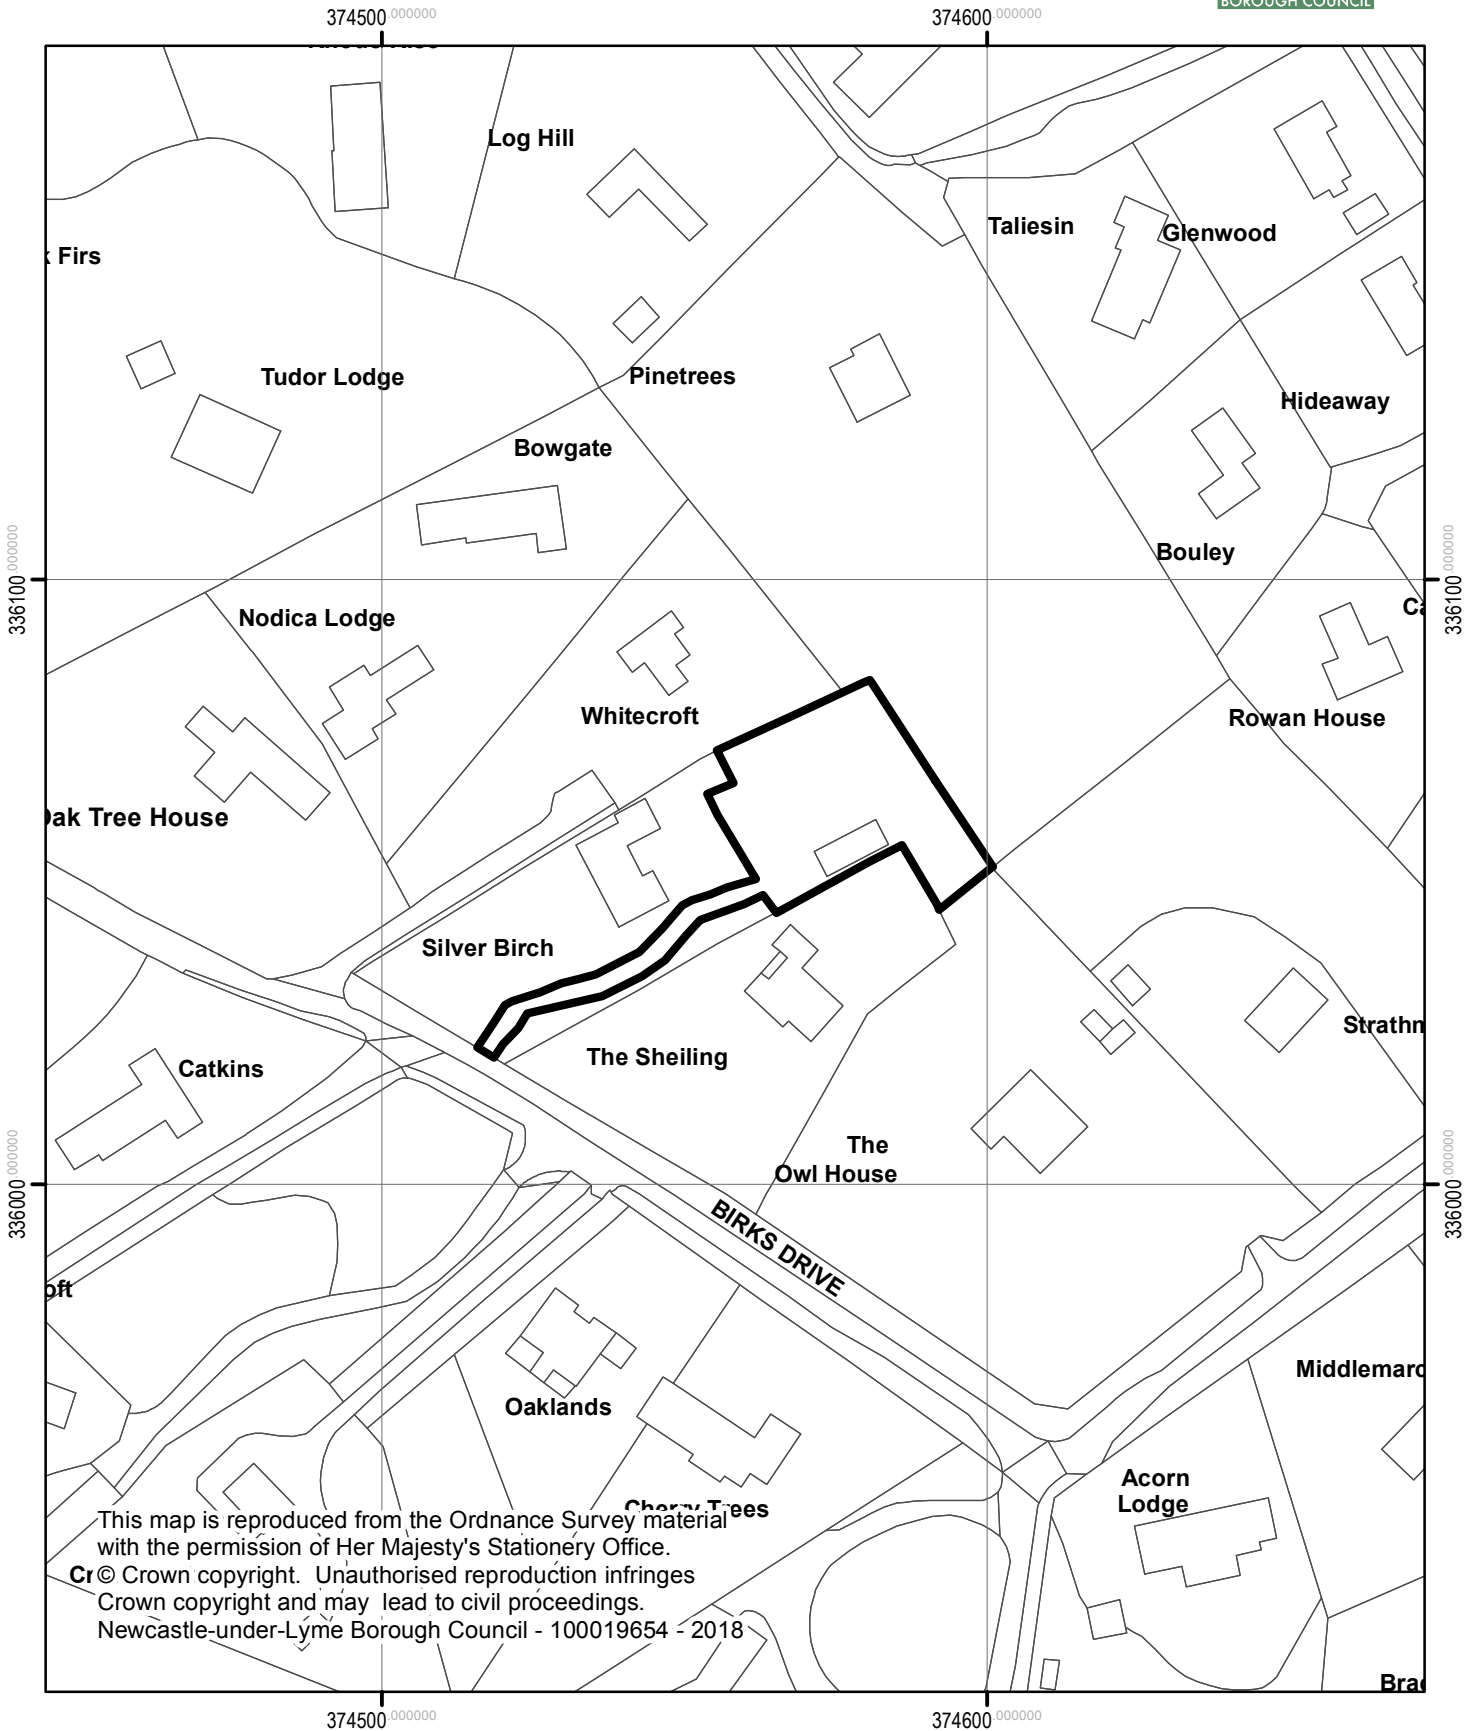

Silver Birch, Birks Drive
Ashley Heath, Market Drayton, TF9 4PX

This map is reproduced from the Ordnance Survey material with the permission of Her Majesty's Stationery Office.
 © Crown copyright. Unauthorised reproduction infringes Crown copyright and may lead to civil proceedings.
 Newcastle-under-Lyme Borough Council - 100019654 - 2018